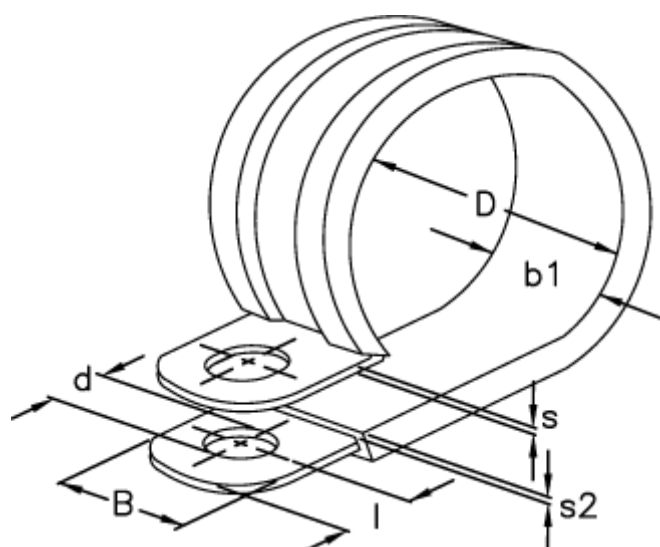

Article number: 029456112045

Description: Norma pipe retaining clip
RLGU 1. 45/12 W1

Measures

b1	= 15.0
d	= 6.4
Diameter D	= 45
l	= 6
s	= 0.8
s2	= 1.2
Width B	= 12